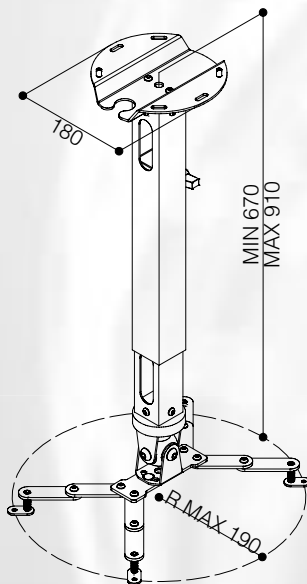

T-MEDIUM BRACKET

T-MEDIUM BRACKET is a telescopic universal projector bracket that thanks to its smart design and simplicity is adaptable either to domestic environment or to meeting rooms and conference halls.

- Reliable and versatile construction
- Aluminium bracket painted with grey epoxy powders (RAL 9006)
- Spider system will be completely hidden within the projector surface
- Spider system adjustable for virtually every lcd and dlp projector
- Inner column has a mechanical safety stop to prevent it from disengaging from outer column
- Maximum projector weight: kg. 30
- Possibility to tilt the projector upwards or downwards.