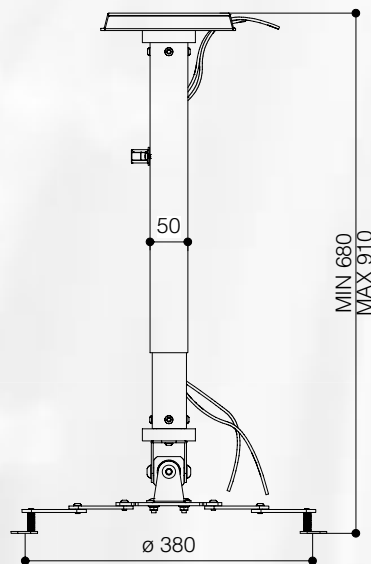

T-MEDIUM BRACKET

T-MEDIUM BRACKET is a telescopic universal projector bracket that thanks to its smart design and simplicity is adaptable either to domestic environment or to meeting rooms and conference halls.

- Reliable and versatile construction
- Aluminium bracket painted with grey epoxy powders (RAL 9006)
- Spider system will be completely hidden within the projector surface
- Spider system adjustable for virtually every lcd and dlp projector
- Inner column has a mechanical safety stop to prevent it from disengaging from outer column
- Maximum projector weight: kg. 30
- Possibility to tilt the projector upwards or downwards.