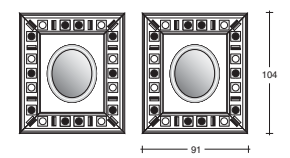

OVAL MIRROR GLASS EYES

Design: Pino Vismara
cm. 91 x 5 x h. 104