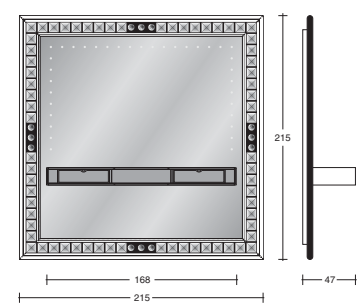

THE FRAME "BIG MIRROR" PIRAMID

Design: Pino Vismara
cm. 215 x 47 x h. 215

Specchio a parete completo di consolle a 2 cassetti e vano a giorno.
Wall-mirror with 2-drawer-console and open compartment.
Miroir à mur, avec console à 2 tiroirs et compartiment ouvert.
Wand-Spiegel mit 2-Schubladen-Konsole und offenem Abteil.