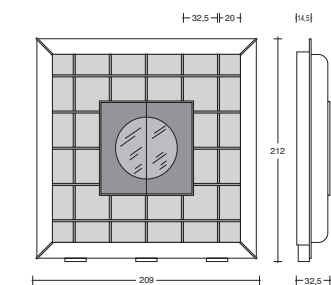

**THE FRAME
CONTAINER-BAR MODERN**

Design: Pino Vismara
cm. 209 x 32,5 x h. 212

Mobile a scaffali a giorno
con ante scorrevoli - a parete.
Open wall-container, with sliding doors.
Modèle à mur, avec compartiments
ouverts et portes coulissantes.
Offenes Wand-Regal, mit Schiebetüren.