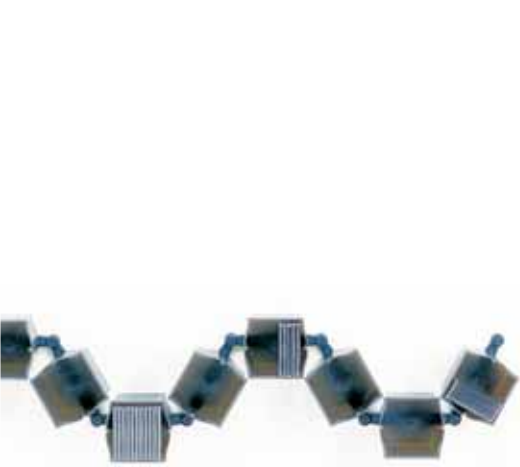

ISOMERO: DESIGN STUDIO SANTACROCE VASSALLI