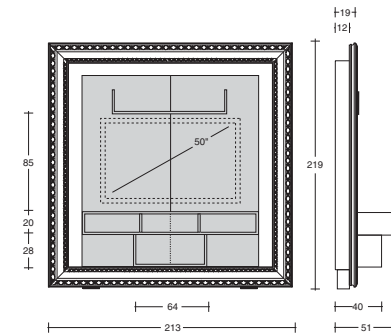

**FRAME-214 BAROQUE-MIRROR**

Design: Pino Vismara  
cm. 116,5 x 12 x h. 222

Specchiera a parete.  
Wall - mirror.  
Miroir - fixation murale.  
Wand-Spiegel.

**FRAME-120 BAROQUE-MIRROR**

Design: Pino Vismara  
cm. 116,5 x 12 x h. 132

MODEL DIMENSION

**BODY MIRROR 214  
BAROQUE**

Design: Pino Vismara  
cm. 81 x 12 x h. 222

Specchiera a parete.  
Wall - mirror.  
Miroir - fixation murale.  
Wand-Spiegel.

**BODY MIRROR 120  
BAROQUE**

Design: Pino Vismara  
cm. 81 x 12 x h. 132

MODEL

DIMENSION

**THE WALL  
HOME CINEMA CLASSIC**

Design: Pino Vismara  
cm. 325 x 52 x h. 190

Struttura per  
Home Cinema - a parete.  
Home Cinema Wall-Rack.  
Rangement Home Cinema  
fixation murale.  
Home Cinema - Wand-Regal.

**THE FRAME  
HOME CINEMA CLASSIC**

Design: Pino Vismara  
cm. 213 x 51 x h. 219

Struttura per  
Home Cinema - a parete.  
Home Cinema Wall-Rack.  
Rangement Home Cinema  
fixation murale.  
Home Cinema - Wand-Regal.