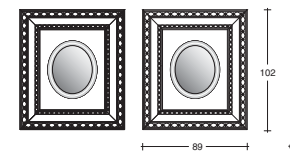

OVAL MIRROR CLASSIC

Design: Pino Vismara
cm. 89 x 8 x h. 102