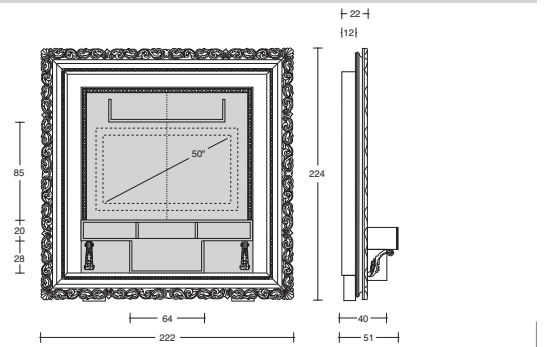

**THE FRAME HOME CINEMA MOSAİK**

Design: Pino Vismara  
cm. 223 x 51 x h. 224

Struttura per Home Cinema - a parete.  
Home Cinema Wall-Rack.  
Rangement Home Cinema fixation murale.  
Home Cinema - Wand-Regal.

FRAME - 120 BAROQUE / FRAME - 214 BAROQUE / FRAME - 120 BAROQUE MIRROR: DESIGN PINO VISMARA

BODY MIRROR 214 BAROQUE / BODY LIGHT 214 BAROQUE: DESIGN PINO VISMARA

MODEL

DIMENSION

**THE WALL HOME CINEMA BAROQUE**

Design: Pino Vismara  
cm. 333 x 52 x h. 210

Struttura per Home Cinema - a parete.  
Home Cinema Wall-Rack.  
Rangement Home Cinema fixation murale.  
Home Cinema - Wand-Regal.

**THE FRAME HOME CINEMA BAROQUE**

Design: Pino Vismara  
cm. 222 x 51 x h. 224

Struttura per Home Cinema - a parete.  
Home Cinema Wall-Rack.  
Rangement Home Cinema fixation murale.  
Home Cinema - Wand-Regal.

**THE FRAME CONTAINER-BAR BAROQUE**