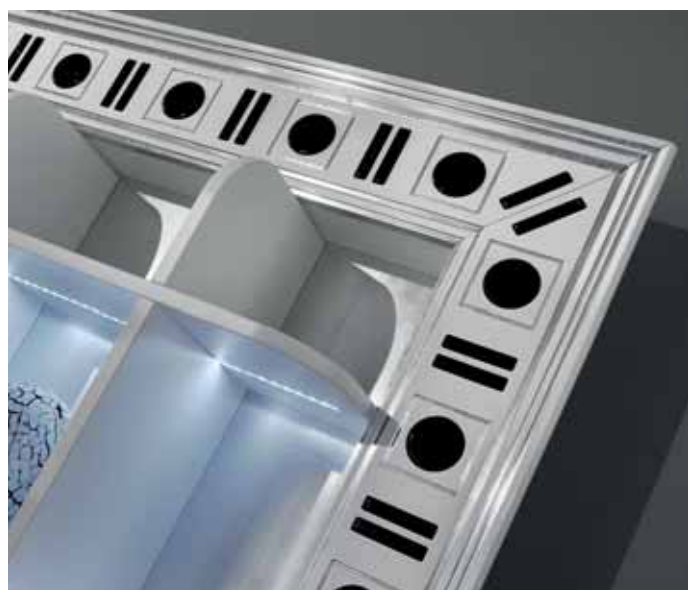

 **black**  
&white

THE FRAME - CONTAINER-BAR GLASS EYES / VASE 90 GLASS EYES / CIAIKA 170 GLASS EYES: DESIGN PINO VISMARA

THE WALL - HOME CINEMA GLASS EYES / BODY LIGHT 80 GLASS EYES: DESIGN PINO VISMARA