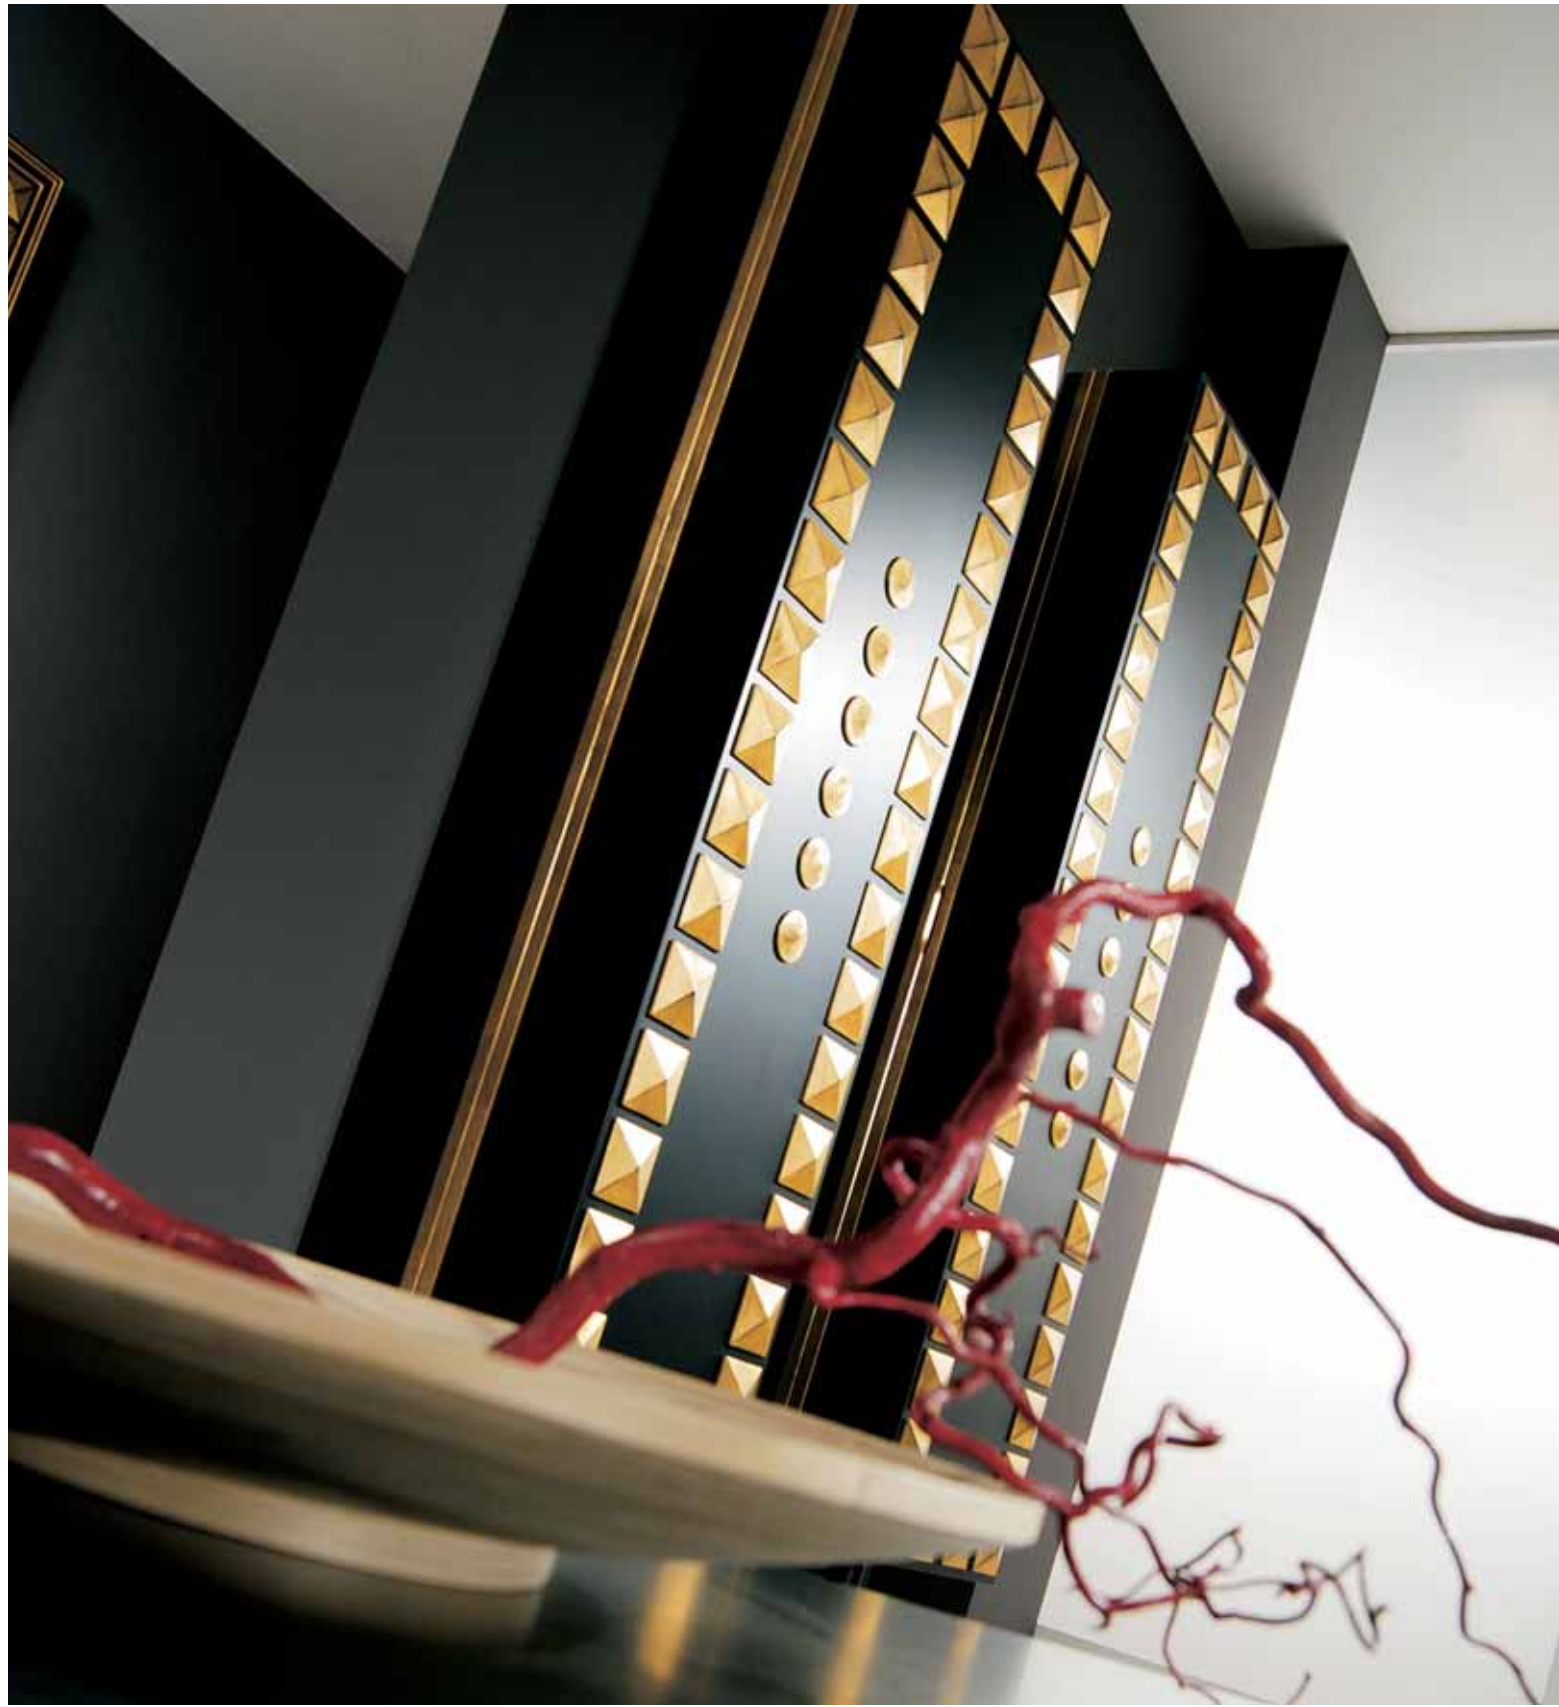

PAVONE PIRAMID / STAR GATE PIRAMID / BODY ROUND LIGHT PIRAMID / CIAIKA 170 PIRAMID: DESIGN: PINO VISMARA

THE FRAME - HOME CINEMA PIRAMID / BODY LIGHT 80 PIRAMID: DESIGN PINO VISMARA

STAR GATE - CONTAINER BAR PIRAMID: DESIGN PINO VISMARA

SHINING SUN PIRAMID / VASE 125 PIRAMID: DESIGN PINO VISMARA

SCRIGNO PIRAMID / BODY LIGHT - 214 PIRAMID / CIAIKA 170 PIRAMID: DESIGN PINO VISMARA

SCRIGNO PIRAMID / BODY MIRROR 120 PIRAMID / BODY LIGHT 80 PIRAMID / CIAIKA 170 PIRAMID: DESIGN PINO VISMARA