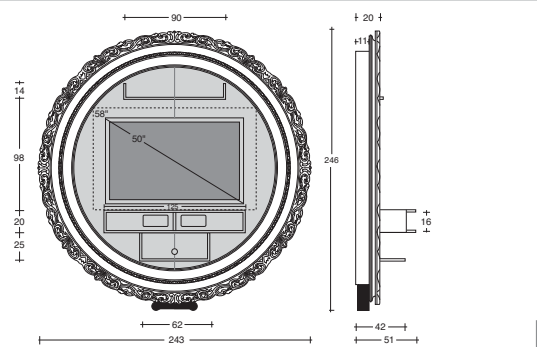

Design: Pino Vismara  
cm. 333 x 52 x h. 210

Struttura per Home Cinema - a parete.  
Home Cinema Wall-Rack.  
Rangement Home Cinema fixation murale.  
Home Cinema - Wand-Regal.

**THE FRAME HOME CINEMA BAROQUE**

Design: Pino Vismara  
cm. 222 x 51 x h. 224

Struttura per Home Cinema - a parete.  
Home Cinema Wall-Rack.  
Rangement Home Cinema fixation murale.  
Home Cinema - Wand-Regal.

**THE FRAME CONTAINER-BAR BAROQUE**

**THE FRAME "BIG MIRROR" BAROQUE**

Design: Pino Vismara  
cm. 222 x 47 x h. 222

Specchio a parete completo di consolle a 2 cassetti e vano a giorno.  
Wall-mirror with 2-drawer-consolle and open compartment.  
Miroir à mur, avec console à 2 tiroirs et compartiment ouvert.  
Wand-Spiegel mit 2-Schubladen-Konsole und offenem Abteil.

**STAR GATE BAROQUE**

Design: Pino Vismara  
cm. 243 x 51 x h. 246

Struttura per Home Cinema - a parete.  
Home Cinema Wall-Rack.  
Rangement Home Cinema fixation murale.  
Home Cinema - Wand-Regal.

MODEL