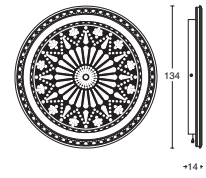

MODEL DIMENSION

SHINING SUN CLASSIC

Design: Pino Vismara
cm. Ø 134 x 14

Corpo illuminante a parete.
Wall body light.
Corps éclairant - fixation murale.
Wand-Beleuchtungskörper.