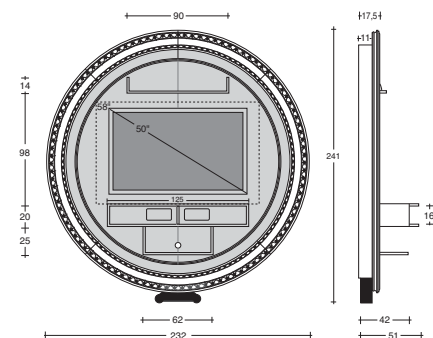

MODEL

DIMENSION

**THE WALL  
HOME CINEMA CLASSIC**

Design: Pino Vismara  
cm. 325 x 52 x h. 190

Struttura per  
Home Cinema - a parete.  
Home Cinema Wall-Rack.  
Rangement Home Cinema  
fixation murale.  
Home Cinema - Wand-Regal.

**THE FRAME  
HOME CINEMA CLASSIC**

Design: Pino Vismara  
cm. 213 x 51 x h. 219

Struttura per  
Home Cinema - a parete.  
Home Cinema Wall-Rack.  
Rangement Home Cinema  
fixation murale.  
Home Cinema - Wand-Regal.

**THE FRAME  
"BIG MIRROR" CLASSIC**

Design: Pino Vismara  
cm. 213 x 47 x h. 213

Specchio a parete completo  
di consolle a 2 cassetti e vano a giorno.  
Wall-mirror with 2-drawer-consolle  
and open compartment.  
Miroir à mur, avec console à 2 tiroirs  
et compartiment ouvert.  
Wand-Spiegel mit 2-Schubladen-Konsole  
und offenem Abteil.

**STAR GATE  
CLASSIC**

Design: Pino Vismara  
cm. 232 x 51 x h. 241

Struttura per  
Home Cinema - a parete.  
Home Cinema Wall-Rack.  
Rangement Home Cinema  
fixation murale.  
Home Cinema - Wand-Regal.