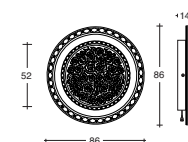

**BODY ROUND LIGHT  
CLASSIC**

Design: Pino Vismara  
cm. Ø 86 x 14

Corpo illuminante a parete.  
Wall body light.  
Corps éclairant - fixation murale.  
Wand-Beleuchtungskörper.

MODEL

DIMENSION

**FRAME-214  
CLASSIC**