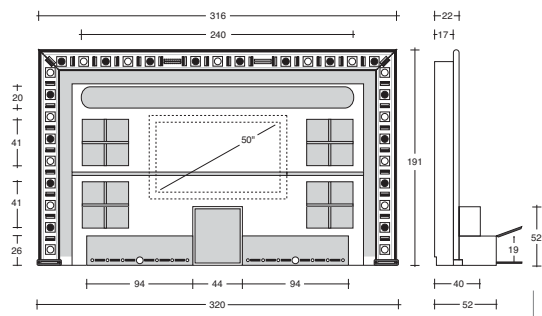

STAR GATE BIG MIRROR GOLD EYES / SITTING CASE GOLD EYES / BODY LIGHT 80 GOLD EYES: DESIGN PINO VISMARA

MODEL

DIMENSION

**THE WALL  
HOME CINEMA GLASS EYES**

Design: Pino Vismara  
cm. 320 x 52 x h. 191

Struttura per Home Cinema - a parete.  
Home Cinema Wall-Rack.  
Rangement Home Cinema fixation murale.  
Home Cinema - Wand-Regal.