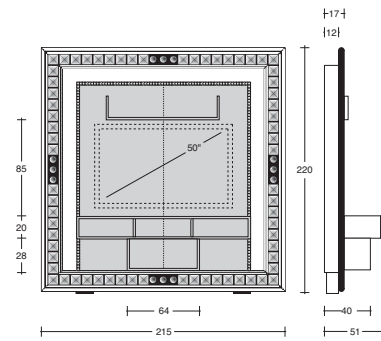

MODEL

DIMENSION

THE WALL HOME CINEMA PIRAMID

Design: Pino Vismara
cm. 321 x 52 x h. 191

Struttura per Home Cinema - a parete.
Home Cinema Wall-Rack.
Rangement Home Cinema fixation murale.
Home Cinema - Wand-Regal.

THE FRAME HOME CINEMA PIRAMID

Design: Pino Vismara
cm. 215 x 51 x h. 220

Struttura per Home Cinema - a parete.
Home Cinema Wall-Rack.
Rangement Home Cinema fixation murale.
Home Cinema - Wand-Regal.

THE FRAME CONTAINER-BAR PIRAMID

Design: Pino Vismara
cm. 215 x 51 x h. 220

Mobile a scaffali a giorno con ante scorrevoli - a parete.
Open wall-container, with sliding doors.
Modèle à mur, avec compartiments ouverts et portes coulissantes.
Offenes Wand-Regal, mit Schiebetüren.

THE FRAME "BIG MIRROR" PIRAMID

Design: Pino Vismara
cm. 215 x 47 x h. 215

Specchio a parete completo di consolle a 2 cassetti e vano a giorno.
Wall-mirror with 2-drawer-console and open compartment.
Miroir à mur, avec console à 2 tiroirs et compartiment ouvert.
Wand-Spiegel mit 2-Schubladen-Konsole und offenem Abteil.

STAR GATE PIRAMID

Design: Pino Vismara
cm. 234 x 51 x h. 242

Struttura per Home Cinema - a parete.
Home Cinema Wall-Rack.
Rangement Home Cinema fixation murale.
Home Cinema - Wand-Regal.

MODEL

DIMENSION

STAR GATE CONTAINER-BAR PIRAMID

Design: Pino Vismara
cm. 234 x 32,5 x h. 242

Mobile a scaffali a giorno con ante scorrevoli - a parete.
Open wall-container, with sliding doors.
Modèle à mur, avec compartiments ouverts et portes coulissantes.
Offenes Wand-Regal, mit Schiebetüren.

STAR GATE "BIG MIRROR" PIRAMID

Design: Pino Vismara
cm. 234 x 47 x h. 234