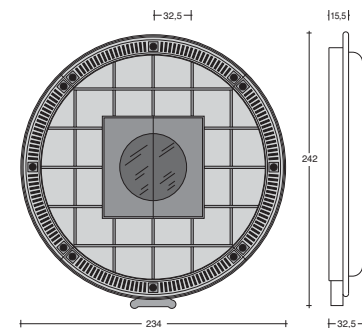

MODEL

DIMENSION

**STAR GATE
CONTAINER-BAR GLASS EYES**

Design: Pino Vismara
cm. 234 x 32,5 x h. 242

Mobile a scaffali a giorno con ante scorrevoli - a parete.
Open wall-container, with sliding doors.
Modèle à mur, avec compartiments ouverts et portes coulissantes.
Offenes Wand-Regal, mit Schiebetüren.

**STAR GATE
"BIG MIRROR" GLASS EYES**

Design: Pino Vismara
cm. 234 x 47 x h. 234

Specchio a parete completo di console a 2 cassetti e vano a giorno.
Wall-mirror with 2-drawer-console and open compartment.
Miroir à mur, avec console à 2 tiroirs et compartiment ouvert.
Wand-Spiegel mit 2-Schubladen-Konsole und offenem Abteil.