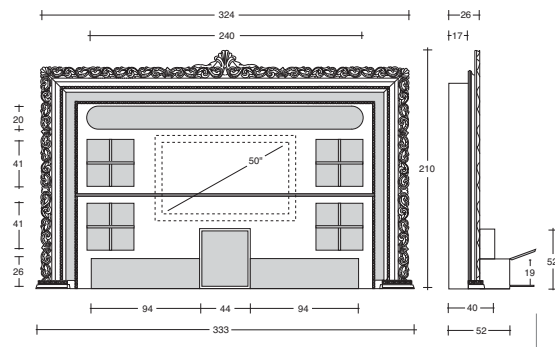

**THE WALL HOME CINEMA MOSAİK**

Design: Pino Vismara  
cm. 331 x 52 x h. 195

Struttura per Home Cinema - a parete.  
Home Cinema Wall-Rack.  
Rangement Home Cinema fixation murale.  
Home Cinema - Wand-Regal.

FRAME - 120 BAROQUE / FRAME - 214 BAROQUE / FRAME - 120 BAROQUE MIRROR: DESIGN PINO VISMARA

BODY MIRROR 214 BAROQUE / BODY LIGHT 214 BAROQUE: DESIGN PINO VISMARA

MODEL

DIMENSION

**THE WALL HOME CINEMA BAROQUE**

Design: Pino Vismara  
cm. 333 x 52 x h. 210

Struttura per Home Cinema - a parete.  
Home Cinema Wall-Rack.  
Rangement Home Cinema fixation murale.  
Home Cinema - Wand-Regal.

**THE FRAME HOME CINEMA BAROQUE**

Design: Pino Vismara  
cm. 222 x 51 x h. 224

Struttura per Home Cinema - a parete.  
Home Cinema Wall-Rack.  
Rangement Home Cinema fixation murale.  
Home Cinema - Wand-Regal.

**THE FRAME CONTAINER-BAR BAROQUE**