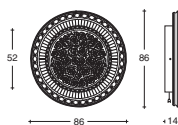

**BODY ROUND LIGHT
ART DECO**

Design: Pino Vismara
cm. Ø 86 x 14

Corpo illuminante a parete.
Wall body light.
Corps éclairant - fixation murale.
Wand-Beleuchtungskörper.