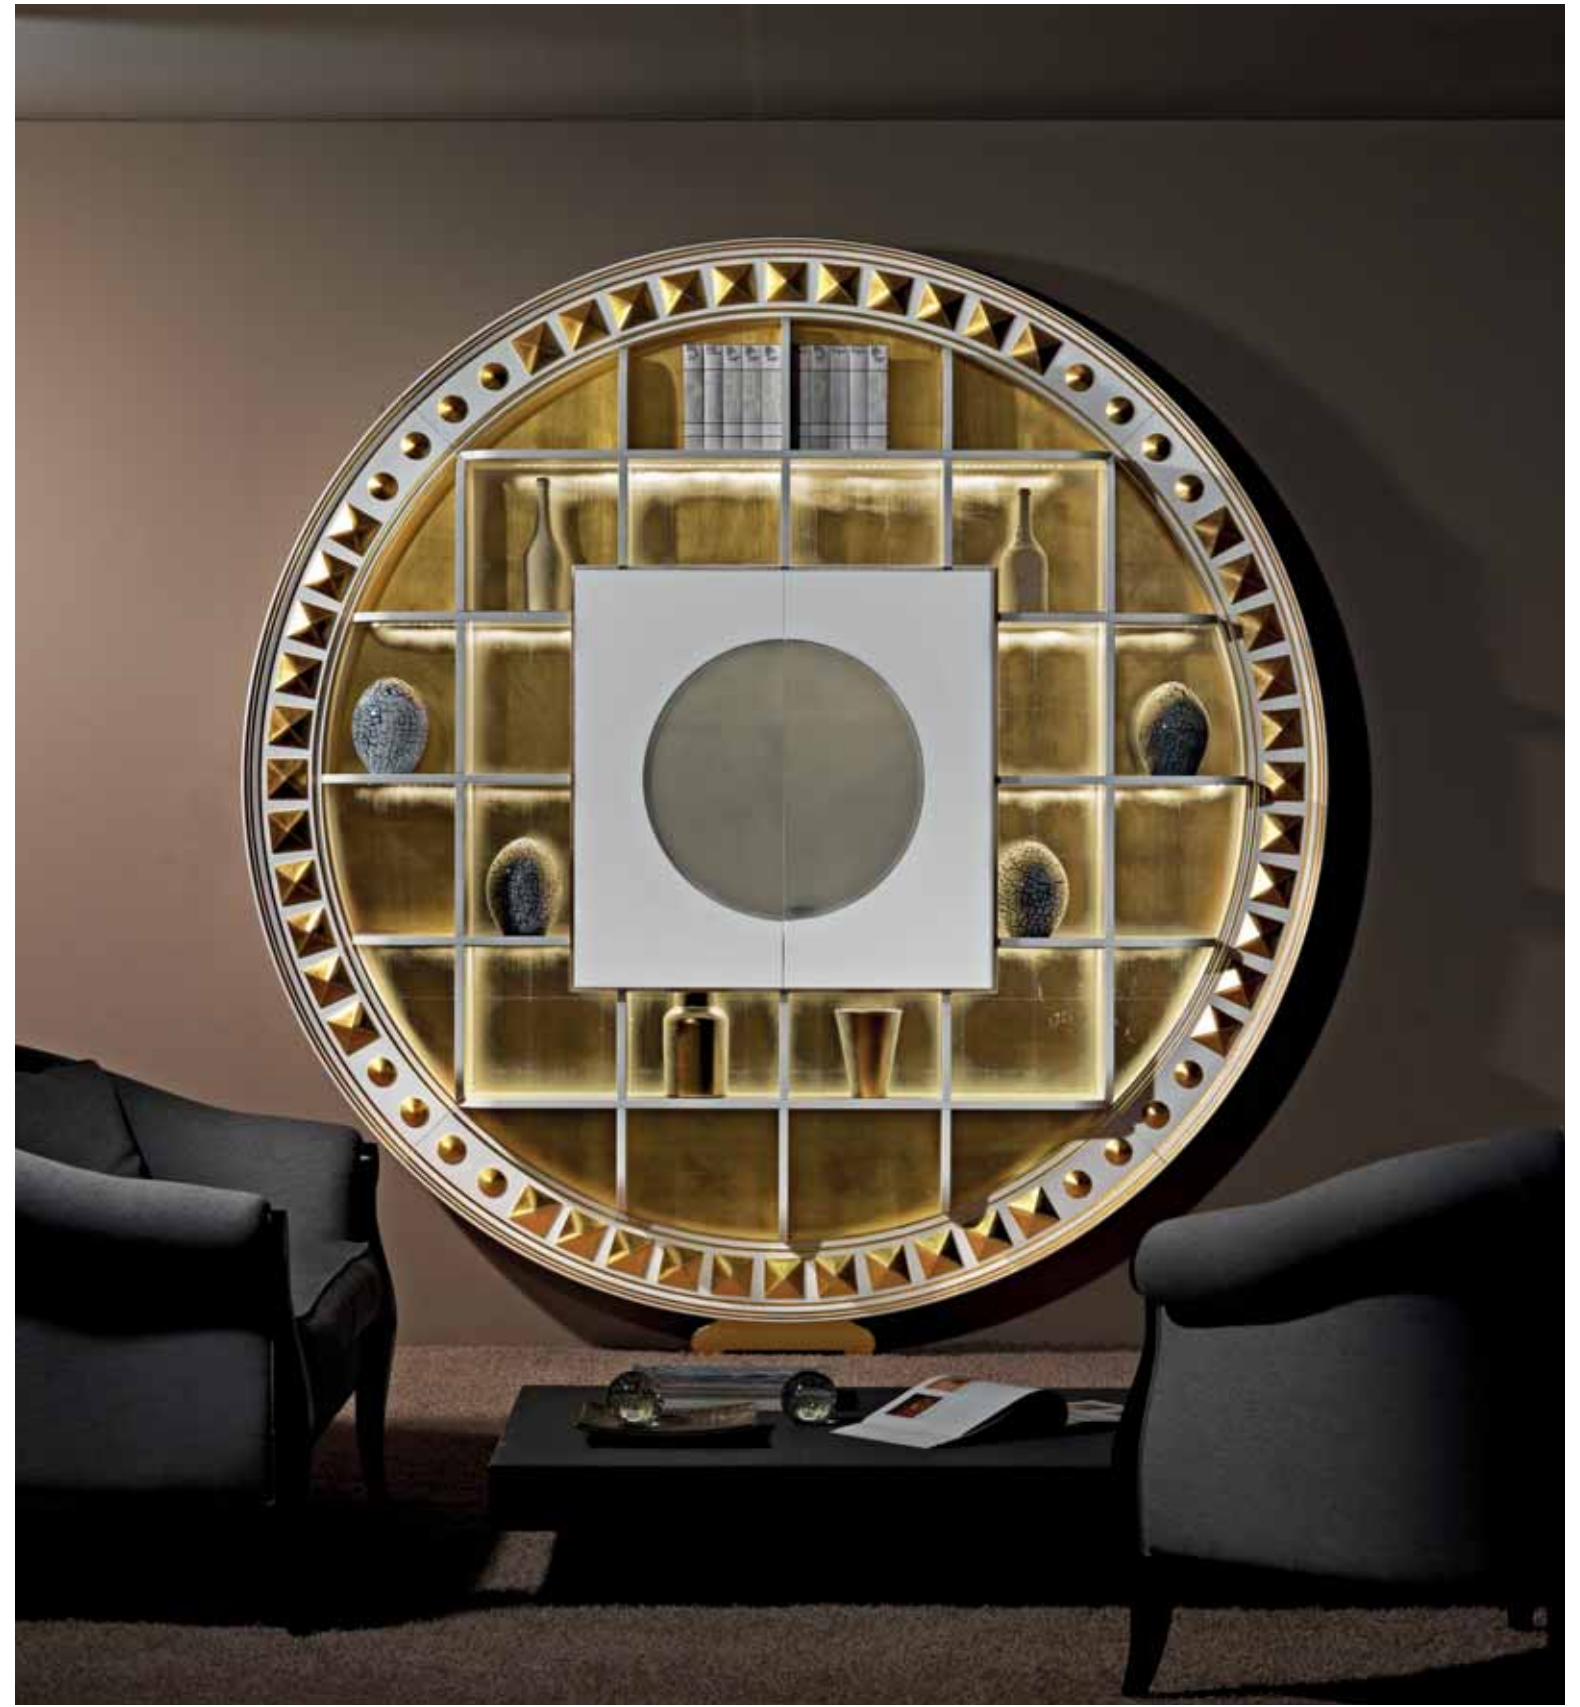

REVOLVING - HOME CINEMA PIRAMID / CIAIKA 170 PIRAMID: DESIGN PINO VISMARA / BIJOU SOFA - ARMCHAIR / VASE GLAM: DESIGN STUDIO TECNICO

STAR GATE PIRAMID / CIAIKA 170 PIRAMID: DESIGN PINO VISMARA / EMPIRE: DESIGN STUDIO TECNICO

PAVONE PIRAMID / STAR GATE PIRAMID / BODY ROUND LIGHT PIRAMID / CIAIKA 170 PIRAMID: DESIGN: PINO VISMARA

THE FRAME - HOME CINEMA PIRAMID / BODY LIGHT 80 PIRAMID: DESIGN PINO VISMARA

STAR GATE - CONTAINER BAR PIRAMID: DESIGN PINO VISMARA