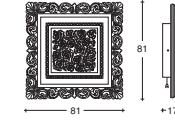

**BODY LIGHT 80
BAROQUE**

Design: Pino Vismara
cm. 81 x 17 x h. 81

Corpo illuminante a parete.
Wall body light.
Corps éclairant - fixation murale.
Wand-Beleuchtungskörper.