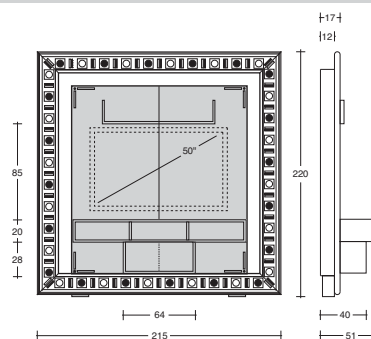

MODEL

DIMENSION

**THE WALL
HOME CINEMA GLASS EYES**

Design: Pino Vismara
cm. 320 x 52 x h. 191

Struttura per Home Cinema - a parete.
Home Cinema Wall-Rack.
Rangement Home Cinema fixation murale.
Home Cinema - Wand-Regal.

**THE FRAME
HOME CINEMA GLASS EYES**

Design: Pino Vismara
cm. 215 x 51 x h. 220

Struttura per Home Cinema - a parete.
Home Cinema Wall-Rack.
Rangement Home Cinema fixation murale.
Home Cinema - Wand-Regal.

**THE FRAME
CONTAINER-BAR GLASS EYES**

Design: Pino Vismara
cm. 215 x 32,5 x h. 220

Mobile a scaffali a giorno con ante scorrevoli - a parete.
Open wall-container, with sliding doors.
Modèle à mur, avec compartiments ouverts et portes coulissantes.
Offenes Wand-Regal, mit Schiebetüren.

**THE FRAME
"BIG MIRROR" GLASS EYES**

Design: Pino Vismara
cm. 215 x 47 x h. 215

Specchio a parete completo di console a 2 cassetti e vano a giorno.
Wall-mirror with 2-drawer-console and open compartment.
Miroir à mur, avec console à 2 tiroirs et compartiment ouvert.
Wand-Spiegel mit 2-Schubladen-Konsole und offenem Abteil.

**STAR GATE
GLASS EYES**

Design: Pino Vismara
cm. 234 x 51 x h. 242

Struttura per Home Cinema - a parete.
Home Cinema Wall-Rack.
Rangement Home Cinema fixation murale.
Home Cinema - Wand-Regal.

MODEL

DIMENSION

**STAR GATE
CONTAINER-BAR GLASS EYES**

Design: Pino Vismara
cm. 234 x 32,5 x h. 242

Mobile a scaffali a giorno con ante scorrevoli - a parete.
Open wall-container, with sliding doors.
Modèle à mur, avec compartiments ouverts et portes coulissantes.
Offenes Wand-Regal, mit Schiebetüren.

**STAR GATE
"BIG MIRROR" GLASS EYES**

Design: Pino Vismara
cm. 234 x 47 x h. 234