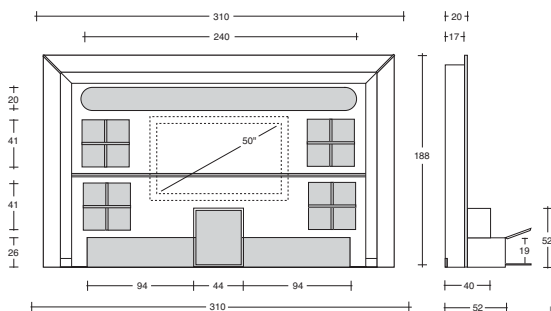

**THE FRAME
HOME CINEMA MODERN**

Design: Pino Vismara
cm. 209 x 51 x h. 212

Struttura per
Home Cinema - a parete.
Home Cinema Wall-Rack.
Rangement Home Cinema
fixation murale.
Home Cinema - Wand-Regal.