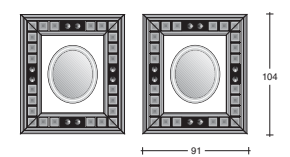

OVAL MIRROR PIRAMID

Design: Pino Vismara
cm. 91 x 5 x h. 104