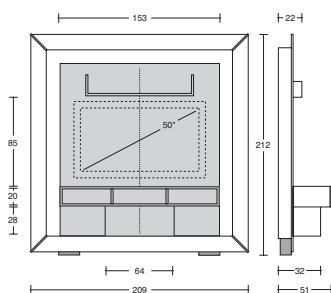

MODEL

DIMENSION

**THE WALL
HOME CINEMA MODERN**

Design: Pino Vismara
cm. 260 x 52 x h. 163

Struttura per
Home Cinema - a parete.
Home Cinema Wall-Rack.
Rangement Home Cinema
fixation murale.
Home Cinema - Wand-Regal.

**THE WALL
HOME CINEMA FRAME
MODERN**

Design: Pino Vismara
cm. 310 x 52 x h. 188

Struttura per
Home Cinema - a parete.
Home Cinema Wall-Rack.
Rangement Home Cinema
fixation murale.
Home Cinema - Wand-Regal.

**THE FRAME
HOME CINEMA MODERN**

Design: Pino Vismara
cm. 209 x 51 x h. 212

Struttura per
Home Cinema - a parete.
Home Cinema Wall-Rack.
Rangement Home Cinema
fixation murale.
Home Cinema - Wand-Regal.

**THE FRAME
CONTAINER-BAR MODERN**

Design: Pino Vismara
cm. 209 x 32,5 x h. 212

Mobile a scaffali a giorno
con ante scorrevoli - a parete.
Open wall-container, with sliding doors.
Modèle à mur, avec compartiments
ouverts et portes coulissantes.
Offenes Wand-Regal, mit Schiebetüren.

**THE FRAME
"BIG MIRROR" MODERN**

Design: Pino Vismara
cm. 209 x 47 x h. 209

Specchio a parete completo
di consolle a 2 cassetti e vano a giorno.
Wall-mirror with 2-drawer-console
and open compartment.
Miroir à mur, avec console à 2 tiroirs
et compartiment ouvert.
Wand-Spiegel mit 2-Schubladen-Konsole
und offenem Abteil.

MODEL

DIMENSION

**STAR GATE
MODERN**

Design: Pino Vismara
cm. 228 x 51 x h. 239

Struttura per
Home Cinema - a parete.
Home Cinema Wall-Rack.
Rangement Home Cinema
fixation murale.
Home Cinema - Wand-Regal.

**STAR GATE
CONTAINER-BAR MODERN**

Design: Pino Vismara
cm. 228 x 32,5 x h. 239

Mobile a scaffali a giorno
con ante scorrevoli - a parete.
Open wall-container,
with sliding doors.
Modèle à mur, avec compartiments
ouverts et portes coulissantes.
Offenes Wand-Regal,
mit Schiebetüren.

**STAR GATE
"BIG MIRROR" MODERN**

Design: Pino Vismara
cm. 228 x 47 x h. 228