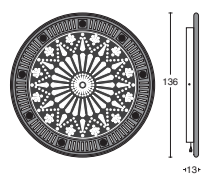

MODEL DIMENSION

SHINING SUN GLASS EYES

Design: Pino Vismara
cm. Ø 136 x 13

Corpo illuminante a parete.
Wall body light.
Corps éclairant - fixation murale.
Wand-Beleuchtungskörper.