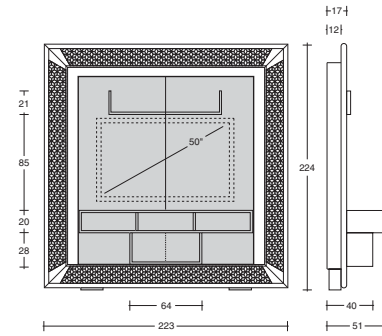

**THE WALL HOME CINEMA MOSAİK**

Design: Pino Vismara  
cm. 331 x 52 x h. 195

Struttura per Home Cinema - a parete.  
Home Cinema Wall-Rack.  
Rangement Home Cinema fixation murale.  
Home Cinema - Wand-Regal.

**THE FRAME HOME CINEMA MOSAİK**

Design: Pino Vismara  
cm. 223 x 51 x h. 224

Struttura per Home Cinema - a parete.  
Home Cinema Wall-Rack.  
Rangement Home Cinema fixation murale.  
Home Cinema - Wand-Regal.