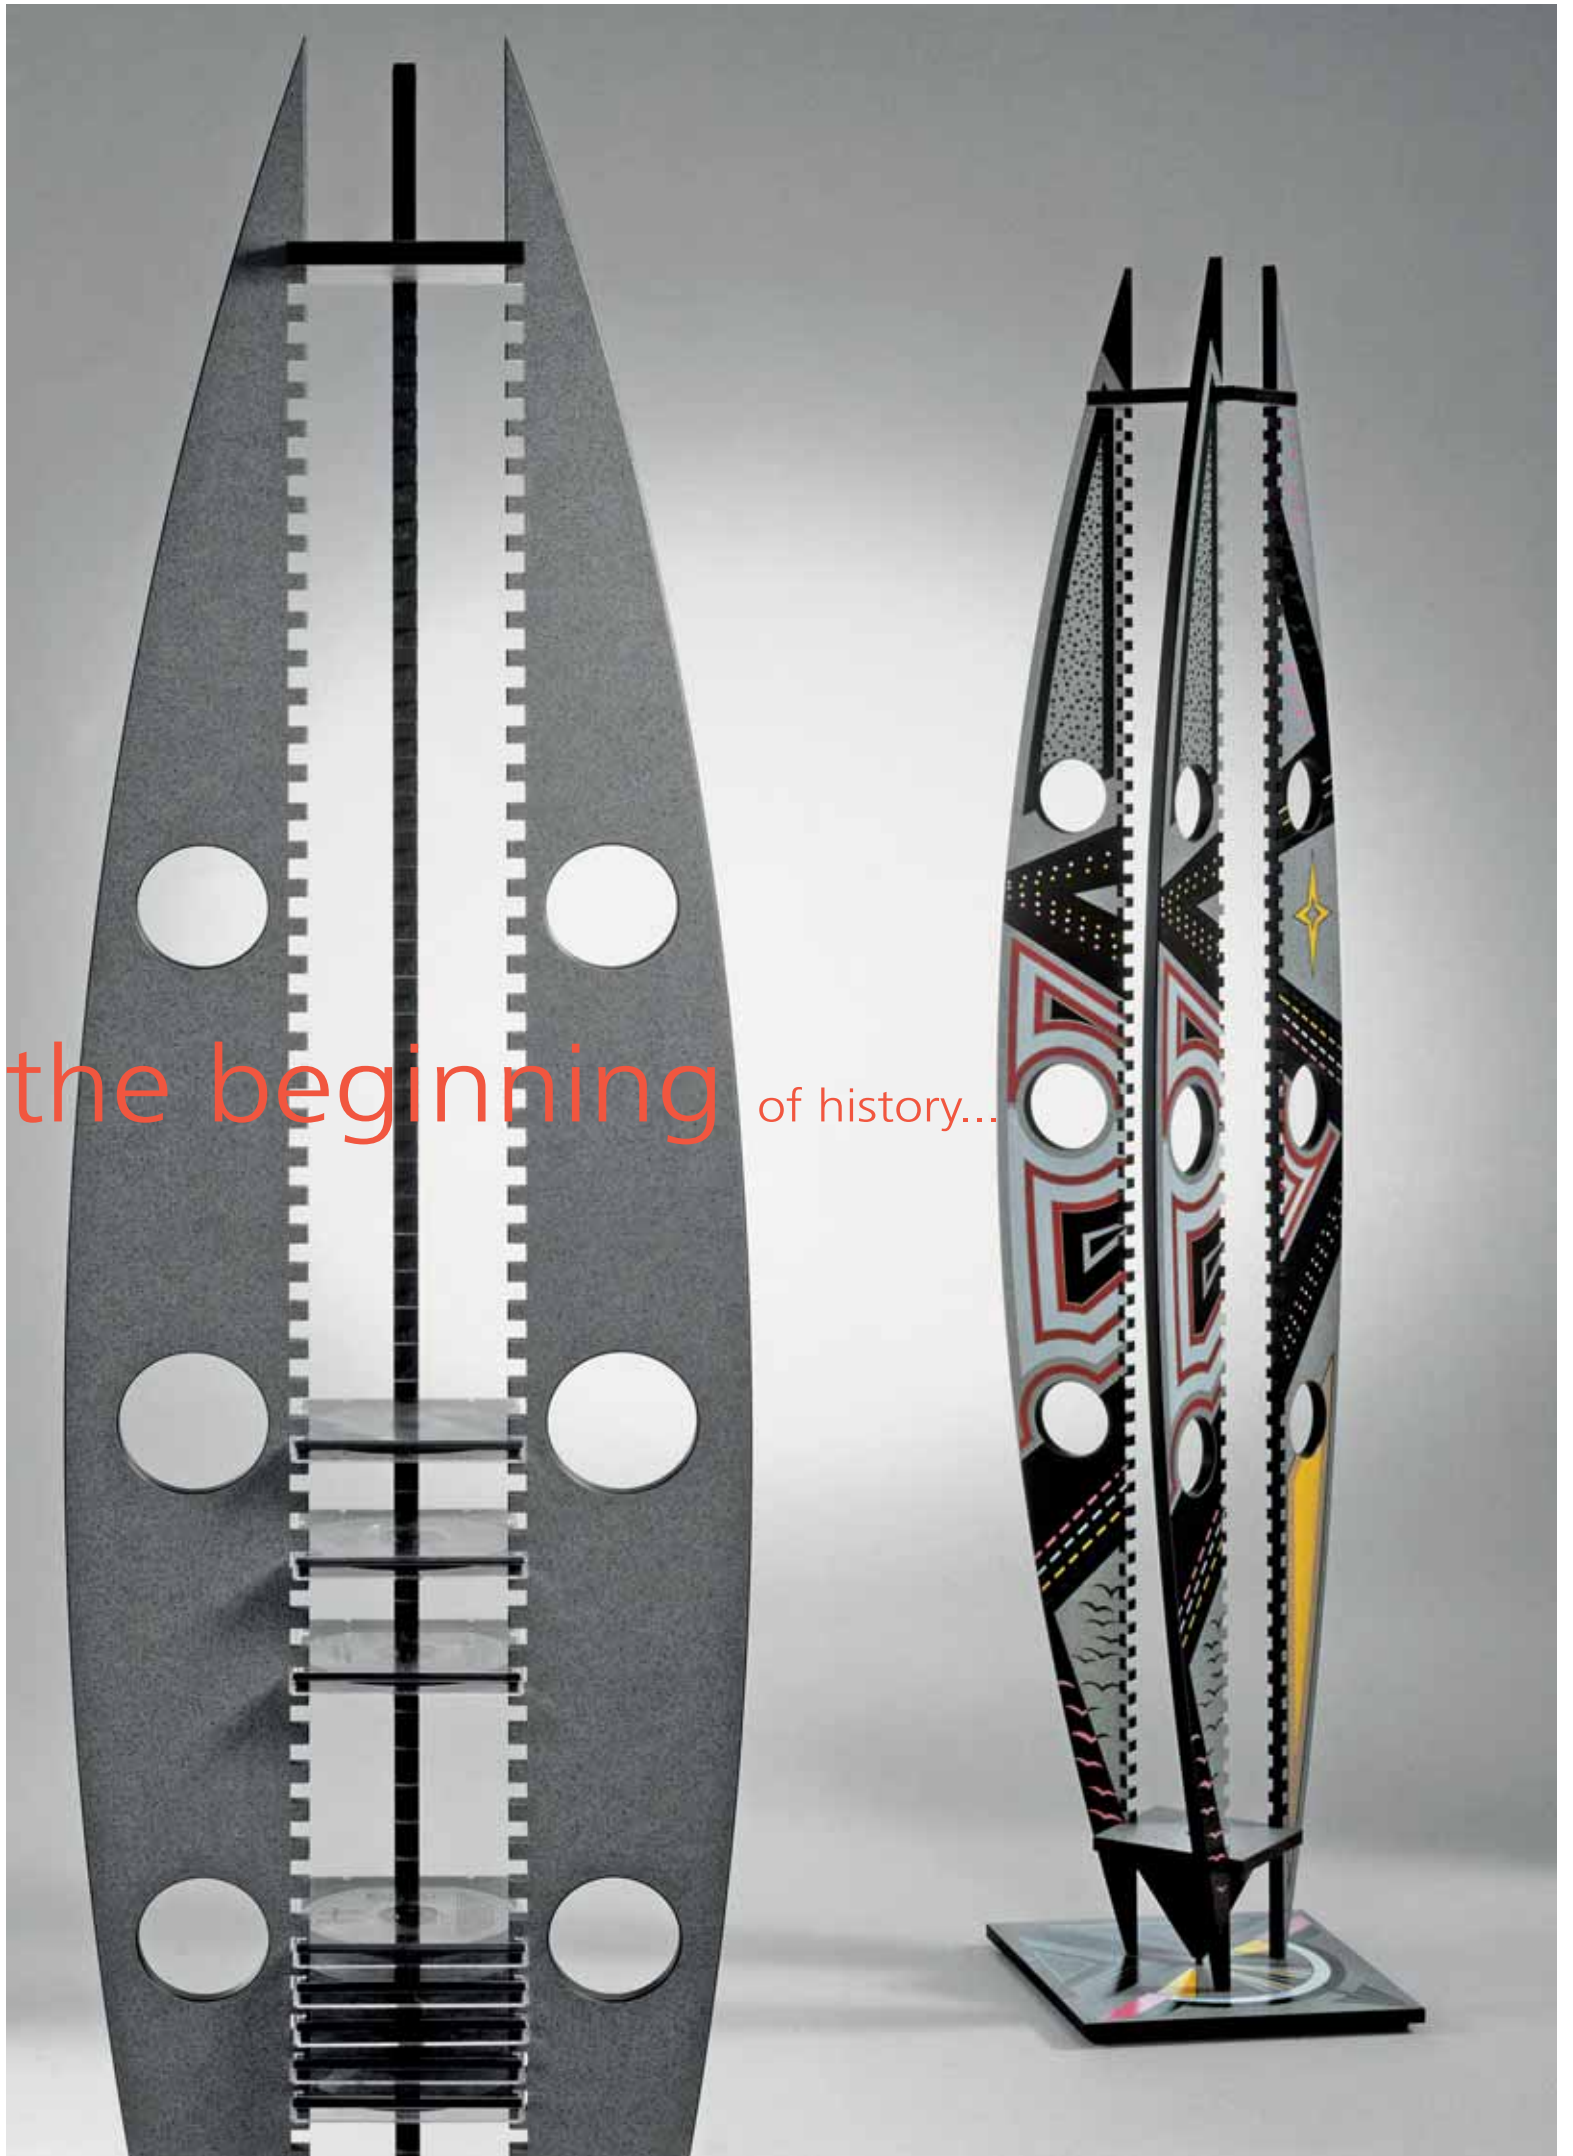

the beginning of history...