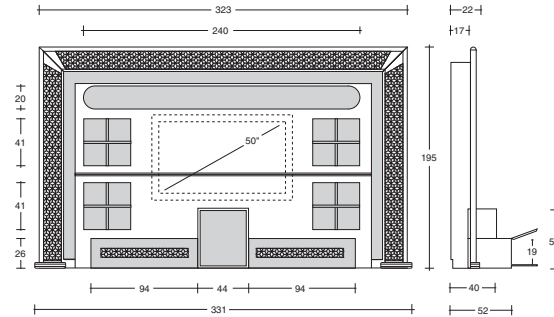

**THE WALL HOME CINEMA MOSAİK**

Design: Pino Vismara  
cm. 331 x 52 x h. 195

Struttura per Home Cinema - a parete.  
Home Cinema Wall-Rack.  
Rangement Home Cinema fixation murale.  
Home Cinema - Wand-Regal.

**THE FRAME HOME CINEMA MOSAİK**

Design: Pino Vismara  
cm. 223 x 51 x h. 224

Struttura per Home Cinema - a parete.  
Home Cinema Wall-Rack.  
Rangement Home Cinema fixation murale.  
Home Cinema - Wand-Regal.