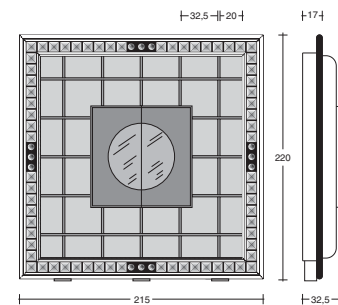

THE FRAME CONTAINER-BAR PIRAMID

Design: Pino Vismara
cm. 215 x 51 x h. 220

Mobile a scaffali a giorno con ante scorrevoli - a parete.
Open wall-container, with sliding doors.
Modèle à mur, avec compartiments ouverts et portes coulissantes.
Offenes Wand-Regal, mit Schiebetüren.