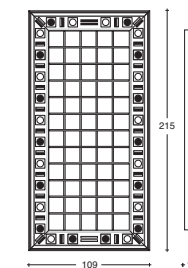

MODEL

DIMENSION

**FRAME-214
GLASS EYES**

Design: Pino Vismara
cm. 109 x 18 x h. 215

Elemento porta CD-DVD-VHS per 780 CD (o personalizzato).
CD-DVD-VHS Rack for 780 CD (or personalized).
Porte CD-DVD-VHS de 780 CD (ou personnalisé).
CD-DVD-VHS Regal für 780 CDs (oder personalisiert).