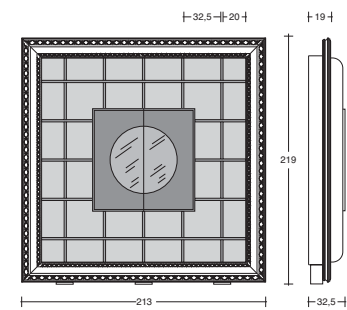

**THE FRAME
CONTAINER-BAR CLASSIC**

Design: Pino Vismara
cm. 213 x 32,5 x h. 219

Mobile a scaffali a giorno
con ante scorrevoli - a parete.
Open wall-container, with sliding doors.
Modèle à mur, avec compartiments
ouverts et portes coulissantes.
Offenes Wand-Regal, mit Schiebetüren.