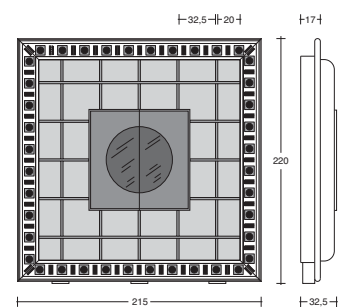

**THE FRAME
CONTAINER-BAR GLASS EYES**

Design: Pino Vismara
cm. 215 x 32,5 x h. 220

Mobile a scaffali a giorno con ante scorrevoli - a parete.
Open wall-container, with sliding doors.
Modèle à mur, avec compartiments ouverts et portes coulissantes.
Offenes Wand-Regal, mit Schiebetüren.