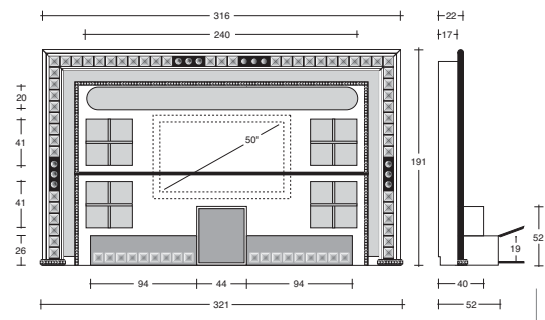

FRAME - 120 PIRAMID / THE WALL - HOME CINEMA PIRAMID / BODY LIGHT 120 PIRAMID / SHINING SUN MIRROR PIRAMID: DESIGN PINO VISMARA

**MODEL**

**DIMENSION**

**THE WALL HOME CINEMA PIRAMID**

Design: Pino Vismara  
cm. 321 x 52 x h. 191

Struttura per Home Cinema - a parete.  
Home Cinema Wall-Rack.  
Rangement Home Cinema fixation murale.  
Home Cinema - Wand-Regal.

**THE FRAME HOME CINEMA PIRAMID**

Design: Pino Vismara  
cm. 215 x 51 x h. 220