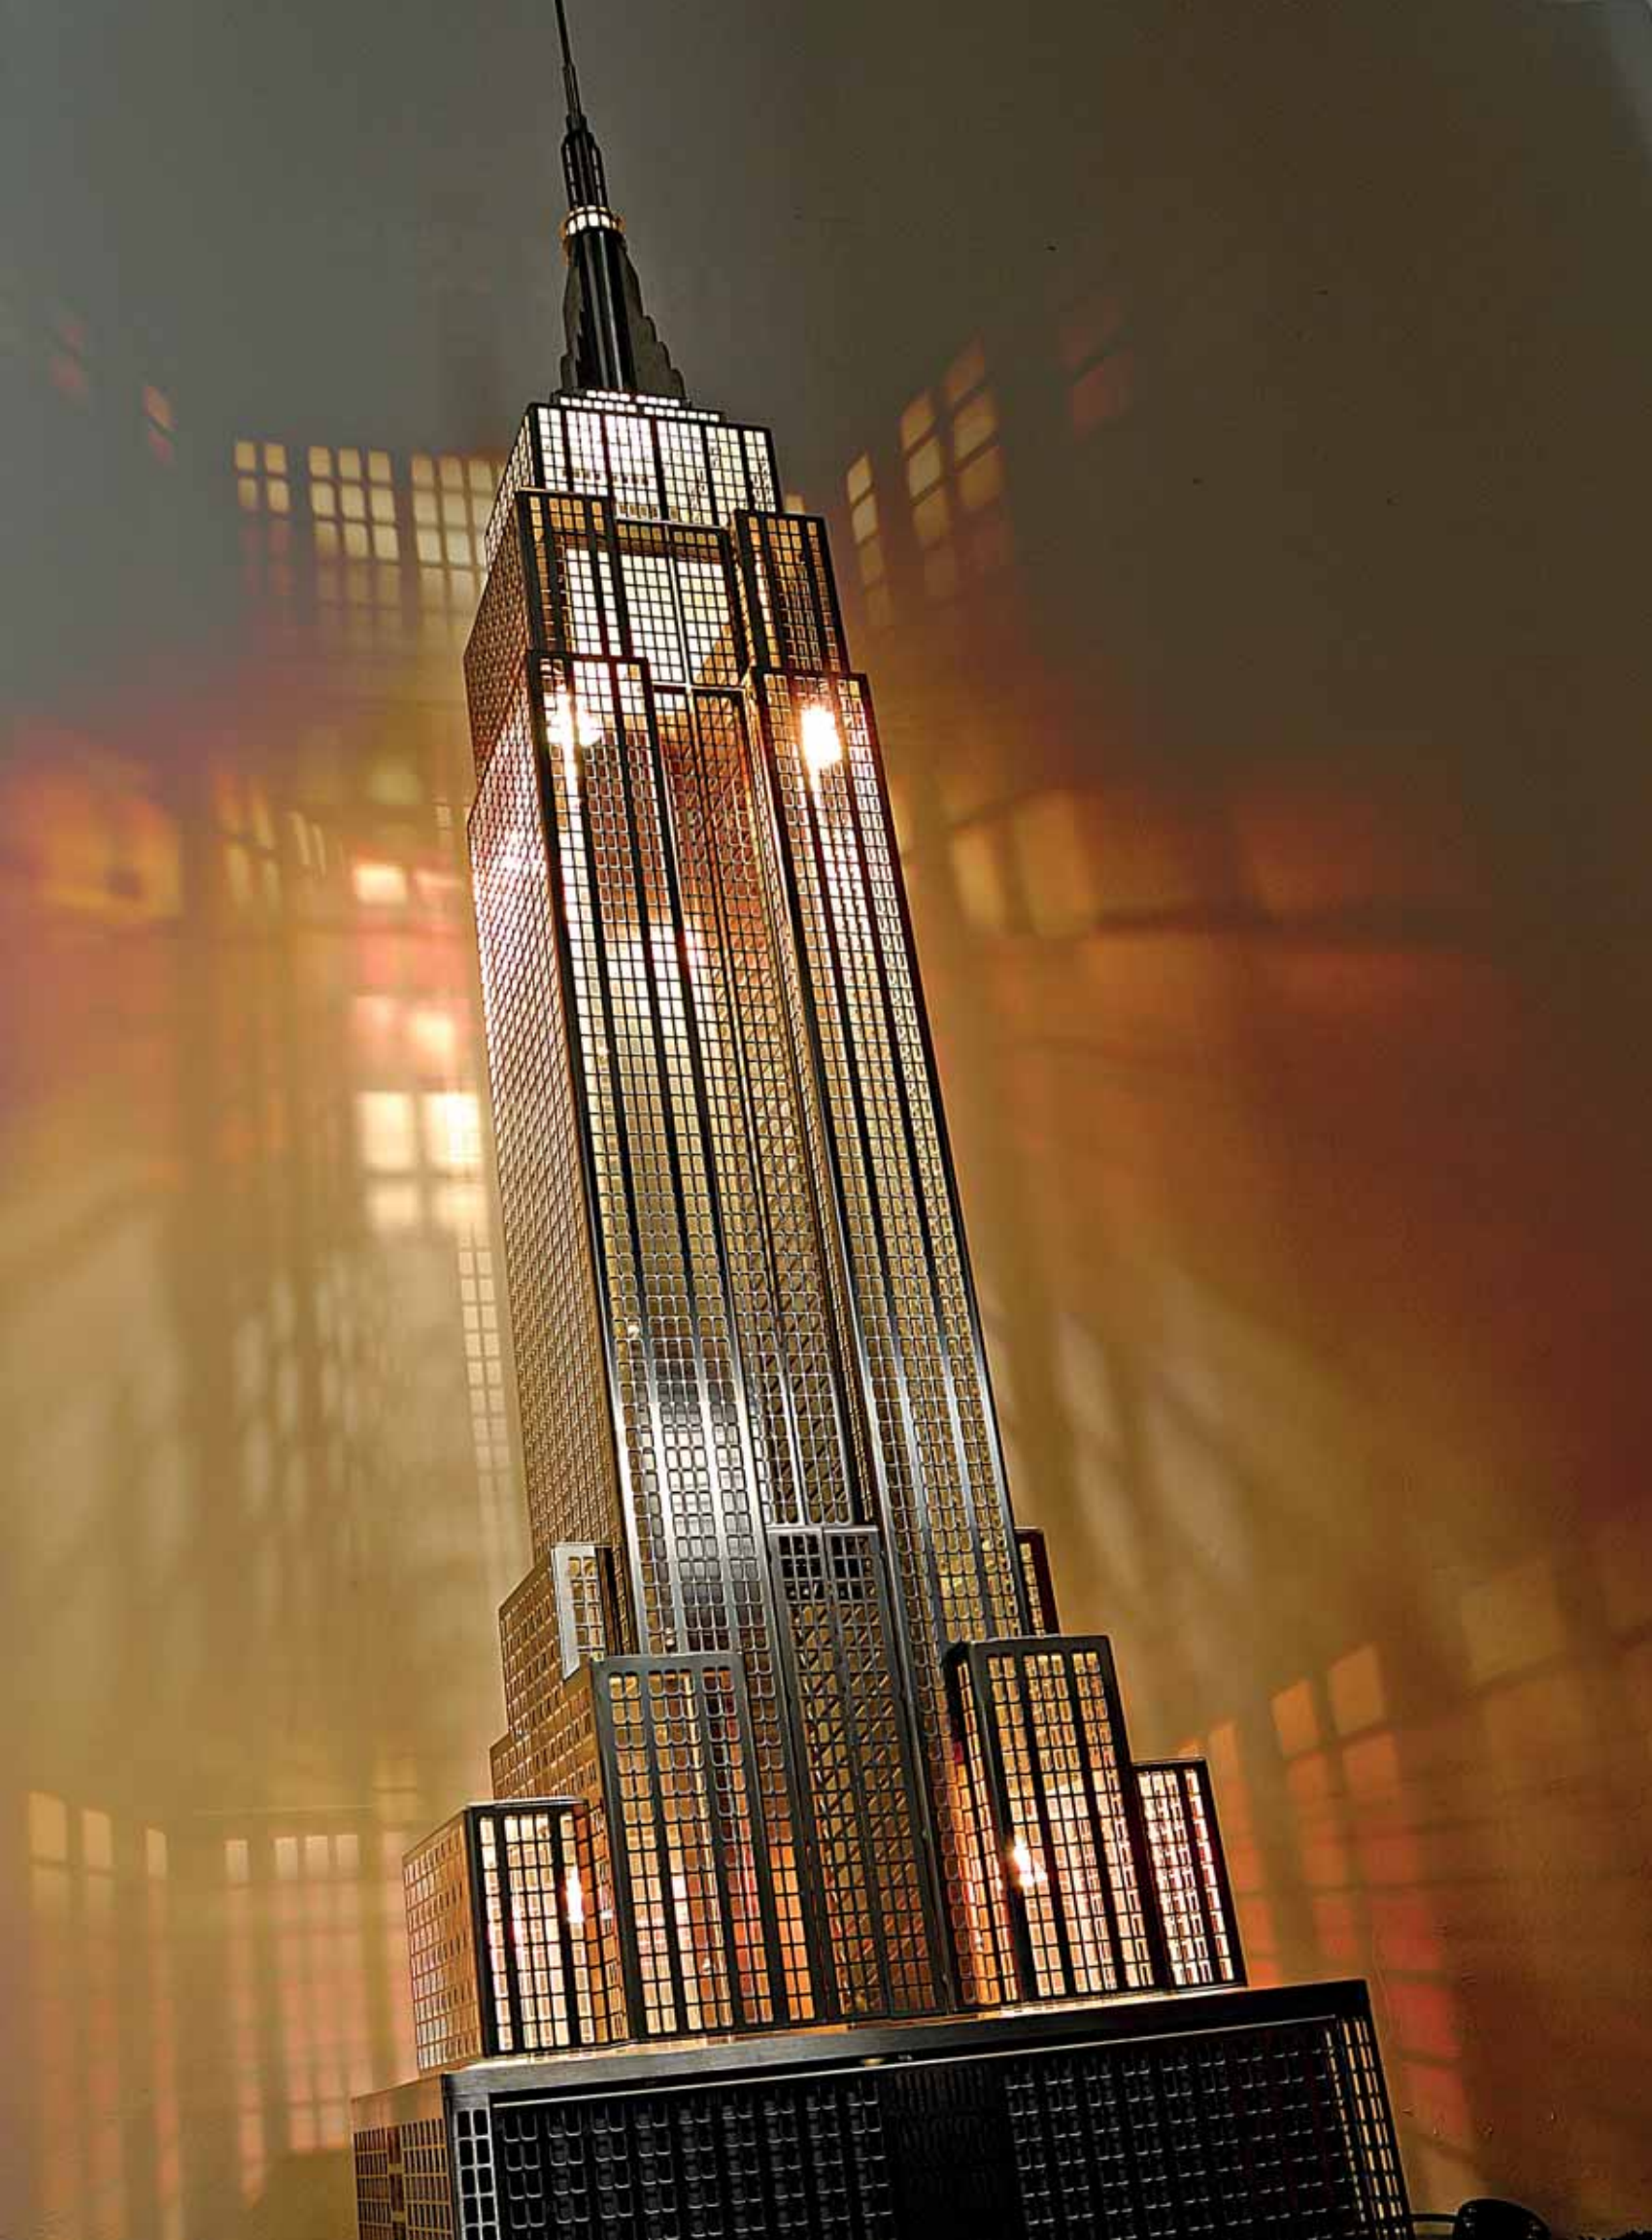

TEN - 430: DESIGN PAOLO FREDIANI

DVD BOX BY BOX - 218 / BOX BY BOX - 98 / BOX BY BOX - 218: DESIGN PAOLO FREDIANI