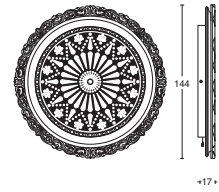

MODEL DIMENSION

**SHINING SUN
BAROQUE**

Design: Pino Vismara
cm. Ø 144 x 17

Corpo illuminante a parete.
Wall body light.
Corps éclairant - fixation murale.
Wand-Beleuchtungskörper.