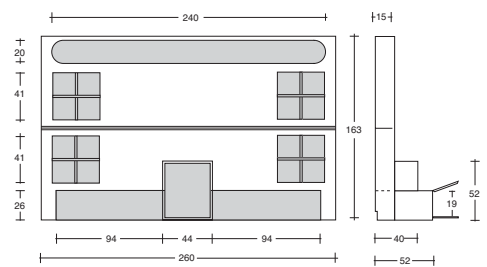

**DIMENSION**

**THE WALL  
HOME CINEMA MODERN**

Design: Pino Vismara  
cm. 260 x 52 x h. 163

Struttura per  
Home Cinema - a parete.  
Home Cinema Wall-Rack.  
Rangement Home Cinema  
fixation murale.  
Home Cinema - Wand-Regal.