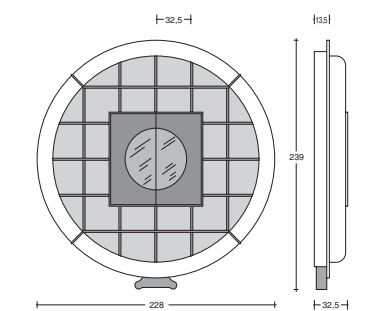

**STAR GATE
"BIG MIRROR" MODERN**

Design: Pino Vismara
cm. 228 x 47 x h. 228

Specchio a parete completo di
consolle a 2 cassetti e vano a giorno.
Wall-mirror with 2-drawer-console
and open compartment.
Miroir à mur, avec console à
2 tiroirs et compartiment ouvert.
Wand-Spiegel mit 2-Schubladen-
Konsole und offenem Abteil.