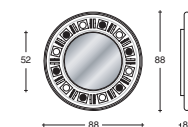

**BODY ROUND MIRROR
GLASS EYES**

Design: Pino Vismara
cm. Ø 88 x 8

Specchiera a parete.
Wall - mirror.
Miroir - fixation murale.
Wand-Spiegel.