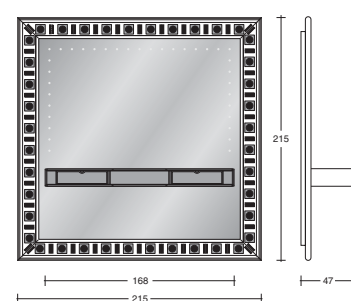

**THE FRAME
"BIG MIRROR" GLASS EYES**

Design: Pino Vismara
cm. 215 x 47 x h. 215

Specchio a parete completo di console a 2 cassetti e vano a giorno.
Wall-mirror with 2-drawer-console and open compartment.
Miroir à mur, avec console à 2 tiroirs et compartiment ouvert.
Wand-Spiegel mit 2-Schubladen-Konsole und offenem Abteil.