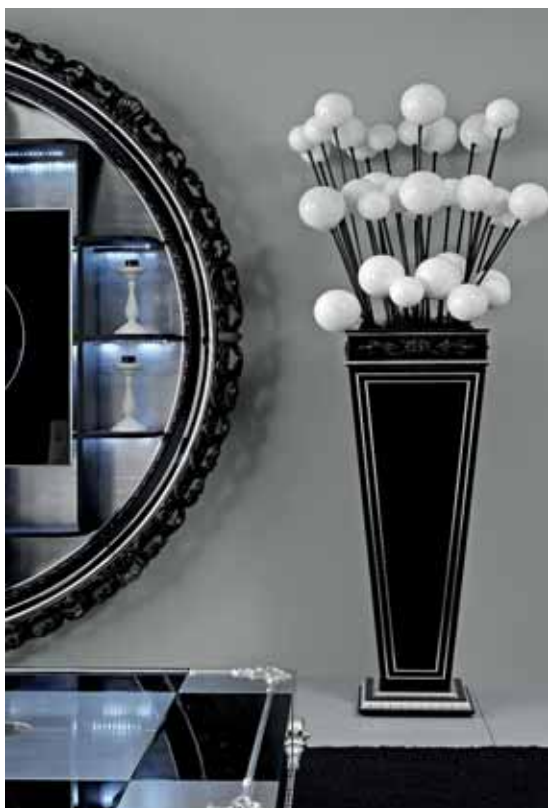

CIAIKA 170 BAROQUE / VASE 125 BAROQUE / BODY ROUND LIGHT BAROQUE : DESIGN PINO VISMARA / THE HORSE / DAVID / DIANA: DESIGN STUDIO TECNICO

REVOLVING - HOME CINEMA BACK - BAROQUE

REVOLVING - HOME CINEMA BAROQUE / VASE 125 BAROQUE / SHINING BAROQUE: DESIGN PINO VISMARA / AMPHORA / ROSES BALL: DESIGN STUDIO TECNICO