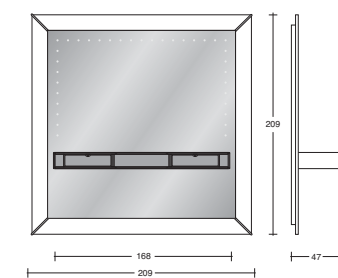

**THE FRAME
"BIG MIRROR" MODERN**

Design: Pino Vismara
cm. 209 x 47 x h. 209

Specchio a parete completo
di consolle a 2 cassetti e vano a giorno.
Wall-mirror with 2-drawer-console
and open compartment.
Miroir à mur, avec console à 2 tiroirs
et compartiment ouvert.
Wand-Spiegel mit 2-Schubladen-Konsole
und offenem Abteil.