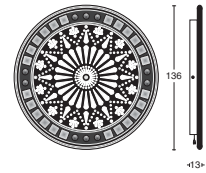

MODEL DIMENSION

**SHINING SUN
PIRAMID**

Design: Pino Vismara
cm. Ø 136 x 13

Corpo illuminante a parete.
Wall body light.
Corps éclairant - fixation murale.
Wand-Beleuchtungskörper.